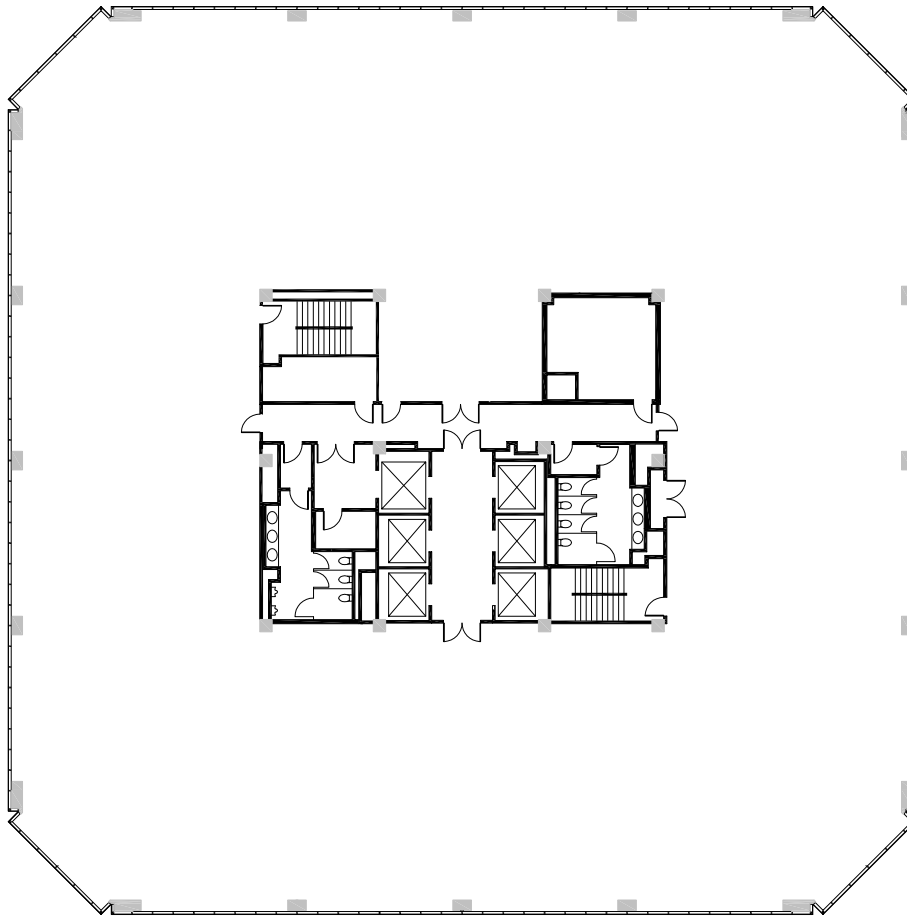

# Floor PLANS

SUITE 800 - 20,443 RSF

ORANGE  
CENTER  
TOWER

For more information,  
please contact:

**David Dowd**

Lic. 00896764

+1 949 836 1555

david.dowd@cbre.com